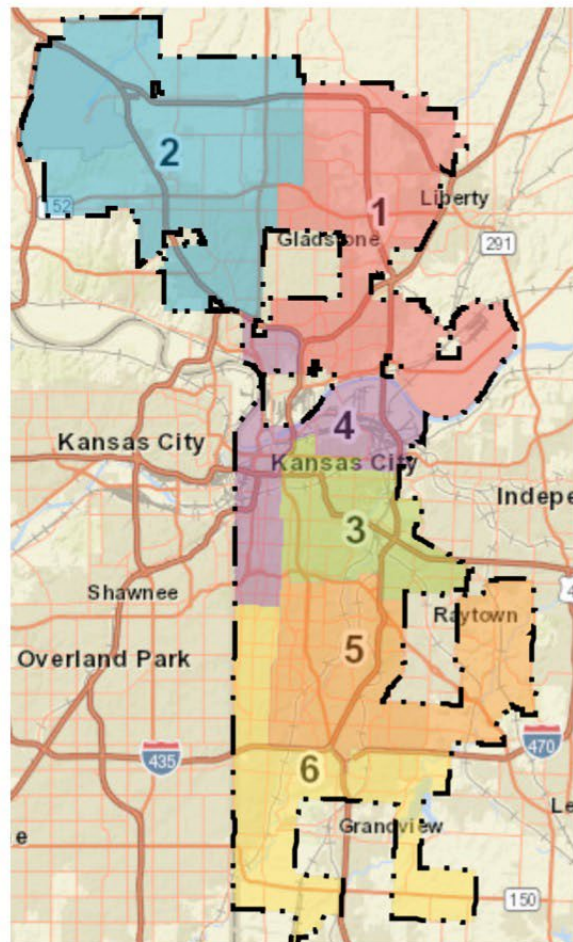

Hike Kansas City

& EARN A FREE PATCH!

[Kansas City Parks](#) and [Take A Hike, KC](#) invite you to explore Kansas City! Hike at least one trail in each of the 6 City Council districts to earn a FREE patch. Choose from the suggested hikes below, or choose **ANY Kansas City Parks trail** at https://kcparks.org/place_types/trail/.

District 1

Big Shoal Creek
Hidden Valley
Hodge Park
North Troost

District 2

Amity Woods
Anne Garney
Line Creek

District 3

Brush Creek
Cliff Drive
Rock Island Trail

District 4

Loose Park
Roanoke Park
Union Cemetery
Waterworks Park

District 5

Cave Spring
Little Blue Valley
Schumacher Park
Swope Park

District 6

Alex George Lake
Blue River Greenway
Indian Creek Trail
Jerry Smith Park

Once you've hiked a trail in each district, fill out this form to pick up your patch: